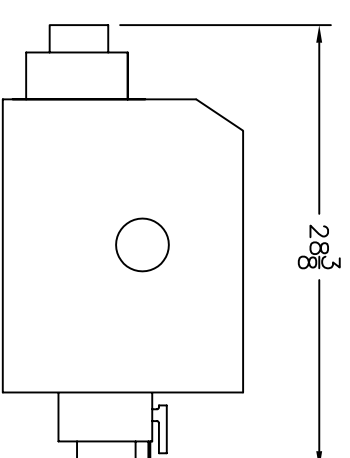

# MP 100

Approximate weight 100 lbs.  
 Power: 208-240/1/60

BA-311  
 04/05/06