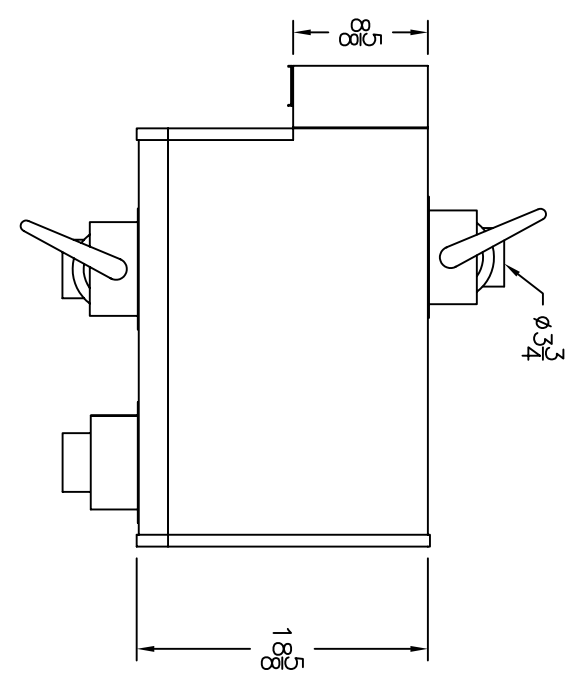

# MP 100

Approximate weight 100 lbs.  
 Power: 208-240/1/60

BA-311  
 04/05/06