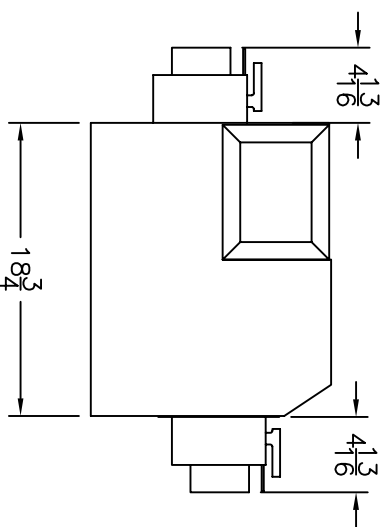

# MP 100

Approximate weight 100 lbs.  
 Power: 208-240/1/60

BA-311  
 04/05/06