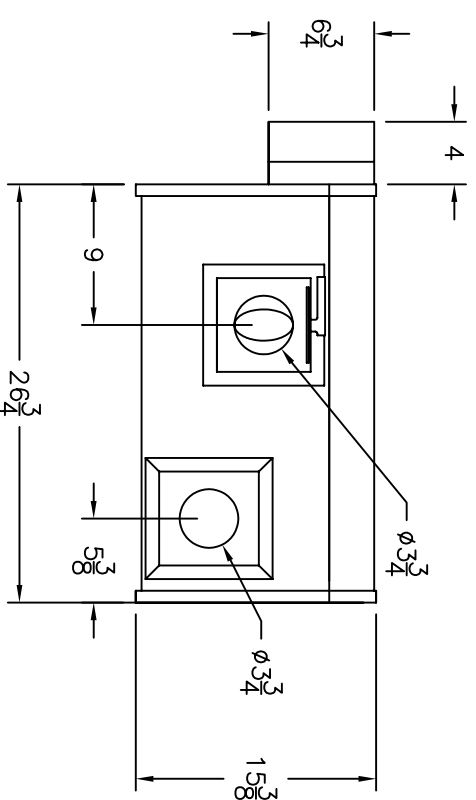

# MP 100

Approximate weight 100 lbs.  
 Power: 208-240/1/60

BA-311  
 04/05/06