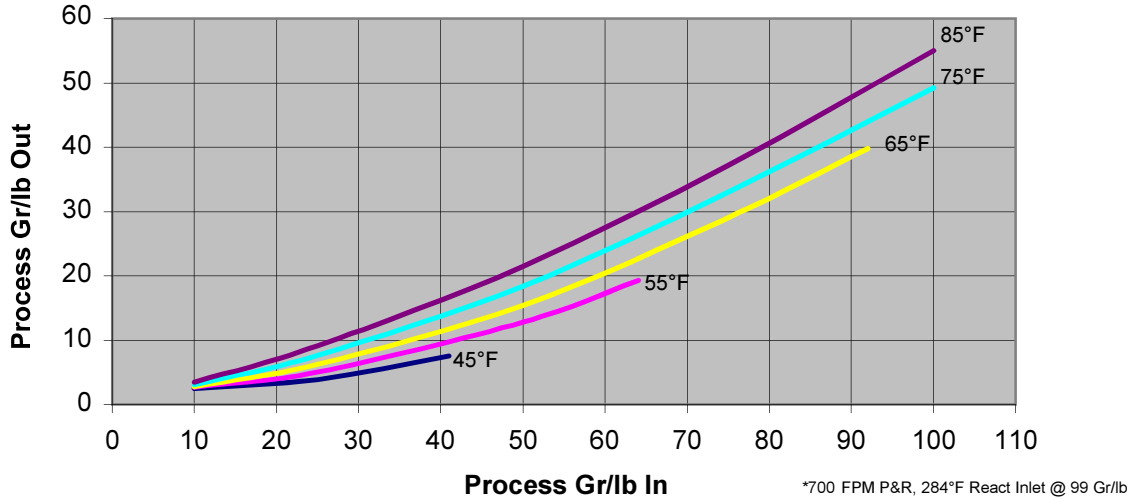

Bry-Air Rotor Performance Curve Typical* for 200 mm Rotor

Bry-Air Rotor Performance Curve Typical** for 400 mm Rotor